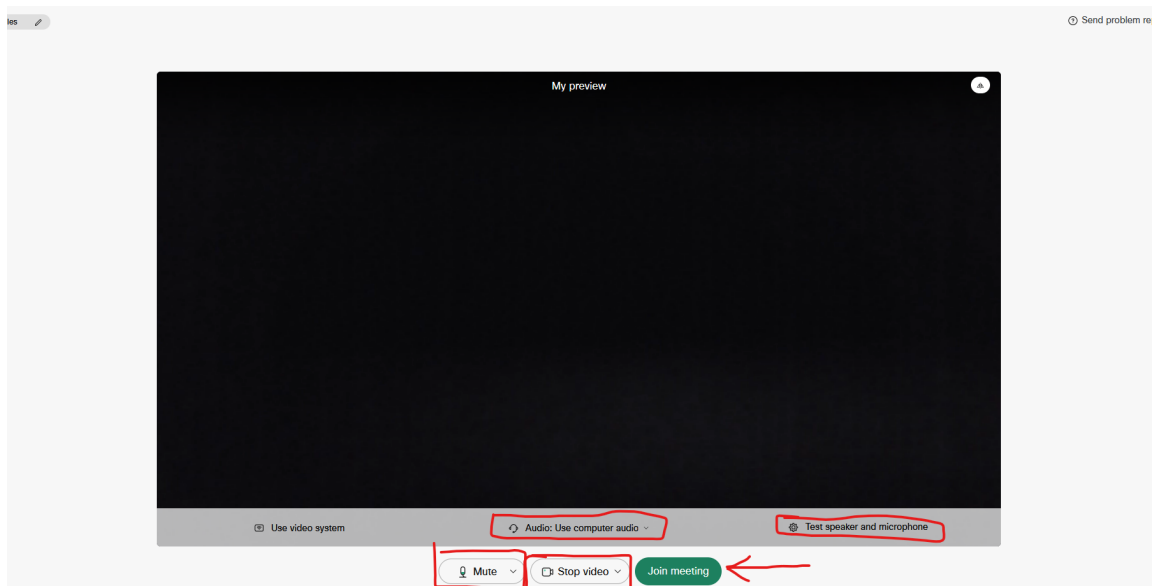

3. Then, you'll put in your name and email address and click "next" (this is not a username and password, it's any name and email address so we know who is in the meeting)

The image shows the Zoom sign-in page. At the top is the Zoom logo, a blue and green infinity symbol. Below it is the text "Enter your information". There are two input fields: "Name" and "Email address". Below these fields is a grey "Next" button. Underneath the button is the text "Already have an account? [Sign in](#)". At the bottom, there is the text "More ways to sign in" followed by three circular icons for Google, Microsoft, and Facebook.

4. Then, you'll see the preview screen. Here, you can test your speaker and microphone and mute and unmute yourself (before entering the meeting). When you're ready, click the green "join meeting" button. FYI: to change which microphone or camera you're using, click the little down arrow next to "mute" and "stop video"

- 5.