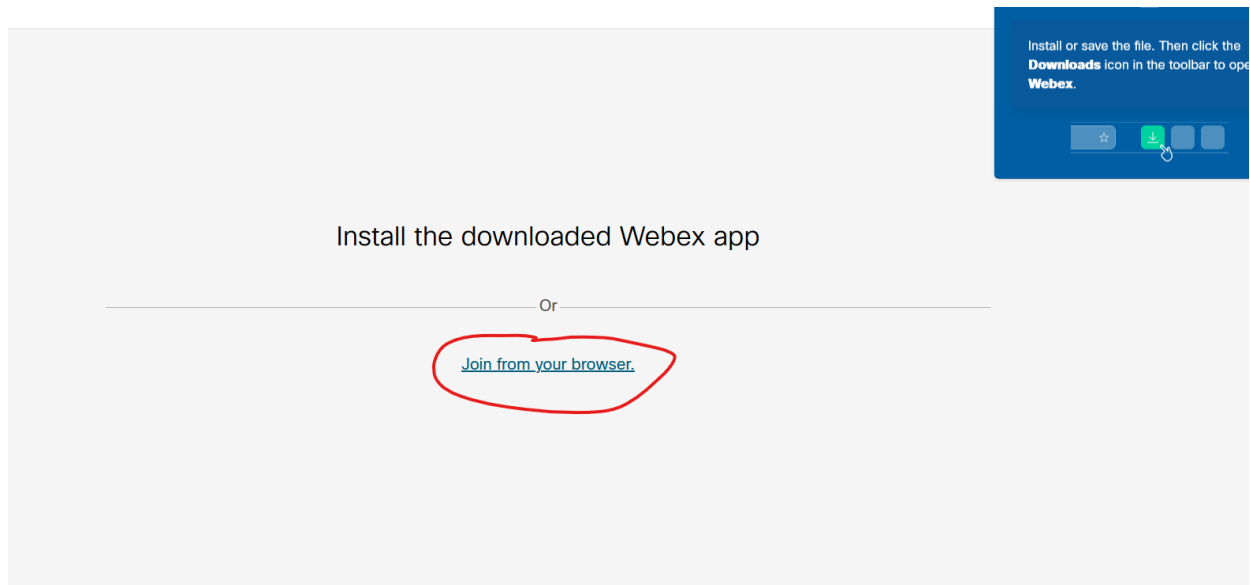

3. Then, you'll put in your name and email address and click "next" (this is not a username and password, it's any name and email address so we know who is in the meeting)

The image shows the Zoom sign-in page. At the top is the Zoom logo, a blue and green infinity symbol. Below it is the text "Enter your information". There are two input fields: "Name" and "Email address". Below these fields is a grey "Next" button. Underneath the button is the text "Already have an account? [Sign in](#)". At the bottom, there is the text "More ways to sign in" followed by three circular icons for Google, Microsoft, and Facebook.