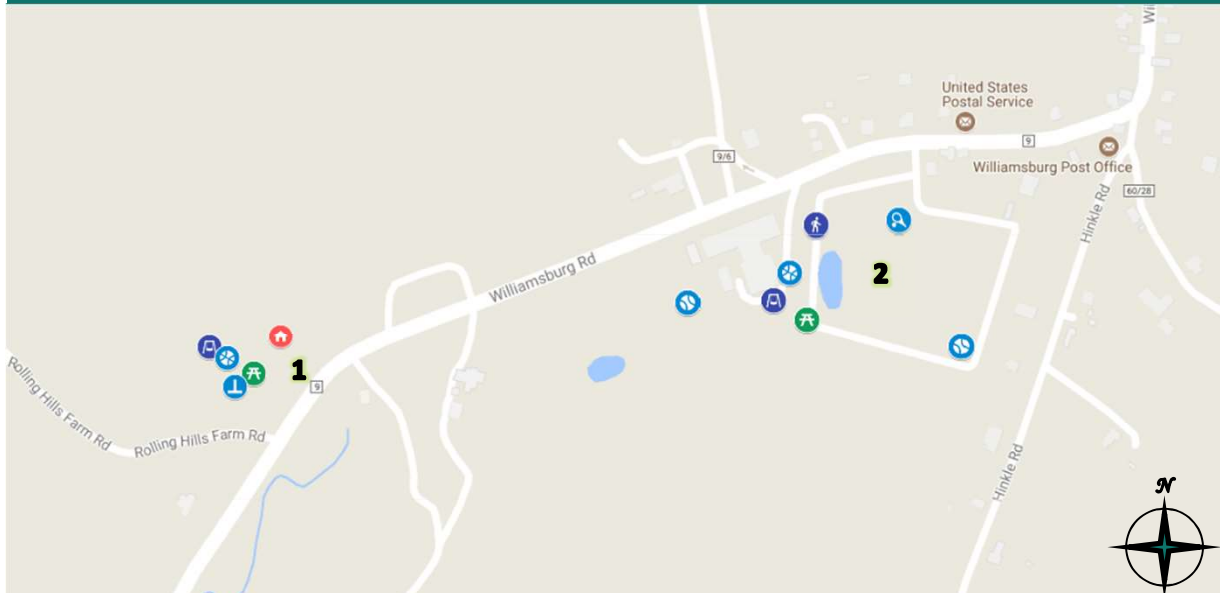

Williamsburg, WV Physical Activities Resource Map

- 1 Williamsburg Community Center and Park:** Located next to the Fire Department, the Community Center occasionally hosts walking groups and line dancing course. Check WilliamsburgWV.com for more information and times.

- 2 Old Williamsburg Elementary Building:** Two baseball fields, basketball court, two fenced in tennis courts, gazebo, paved walking track with multiple work out stations and benches, and a playground which features multiple swing sets and slides, two merry go rounds, multiple jungle gyms, a balance bar, three spring riders, hanging bars, two tether ball poles, and lots of green level space.