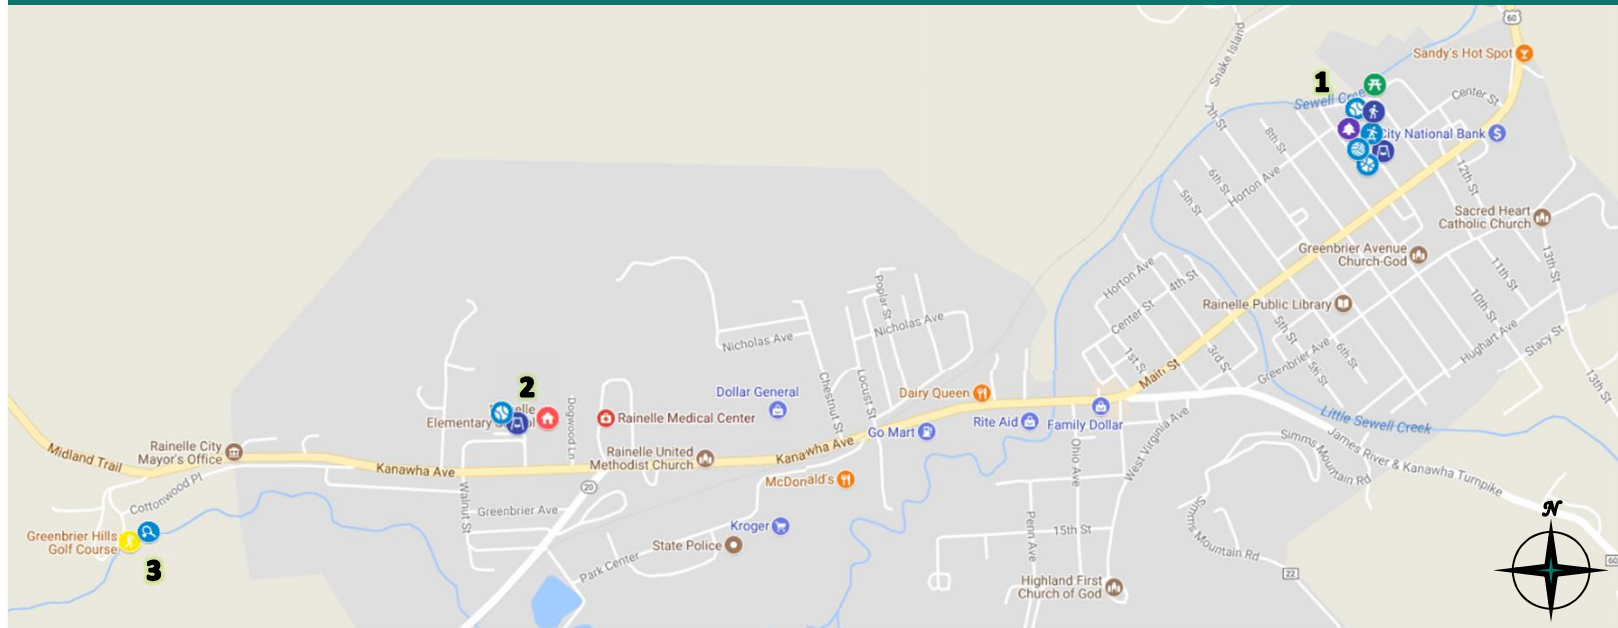

Rainelle, WV

Physical Activities Resource Map

- 1 Rainelle City Park:** Beautiful dynamic park with many features – skate park, volleyball court, basketball court, ball field with stands and dug-outs, playground with many slides and swings, slides, climbing bars, and jungle gyms. Park is surrounded by flat paved walking track and features bike racks.
- 2 Rainelle Elementary:** Baseball field with stands and dug-outs, wonderful playground with colorful equipment featuring swings (including toddler/baby chair), slides, climbing bars, see-saws, jungle gyms, climbing bars, spring riders, and playhouses
- 3 Greenbrier Hills Golf & Tennis Club:** Three tennis courts and a beautiful 9 hole course with putting green

For more information, including descriptions and pictures, visit
www.GreenbrierCountyHealthAlliance.org/what-we-do/asset-mapping/