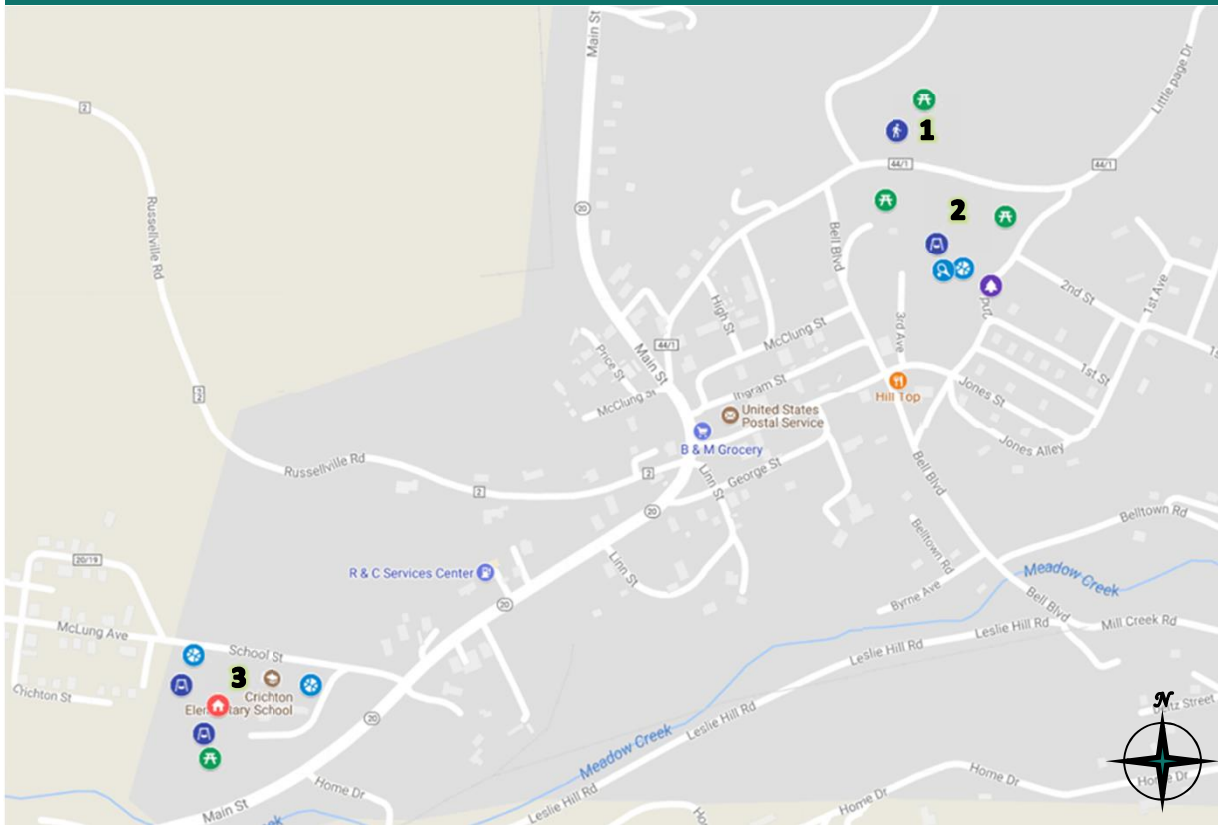

Quinwood, WV Physical Activities Resource Map

- 1 Knoll-n-Stroll Walking Trail and Picnic Shelter:** Lovely circular walking trail through the woods, with a flat broad trail. A slightly steeper section of trail leads to a picnic shelter on the top of the hill
- 2 Quinwood McKenzie Memorial Park:** Large grassy area with two picnic shelter and several tables, fire pit, restrooms, basketball and tennis courts, and playground
- 3 Crichton Elementary School:** Basketball court in parking lot, single hoop on pavement near playground. Large playground with various features (swings, slides, wooden train), fitness trail with workout stations, picnic shelter with several tables.

For more information, including descriptions and pictures, visit www.GreenbrierCountyHealthAlliance.org/what-we-do/asset-mapping/