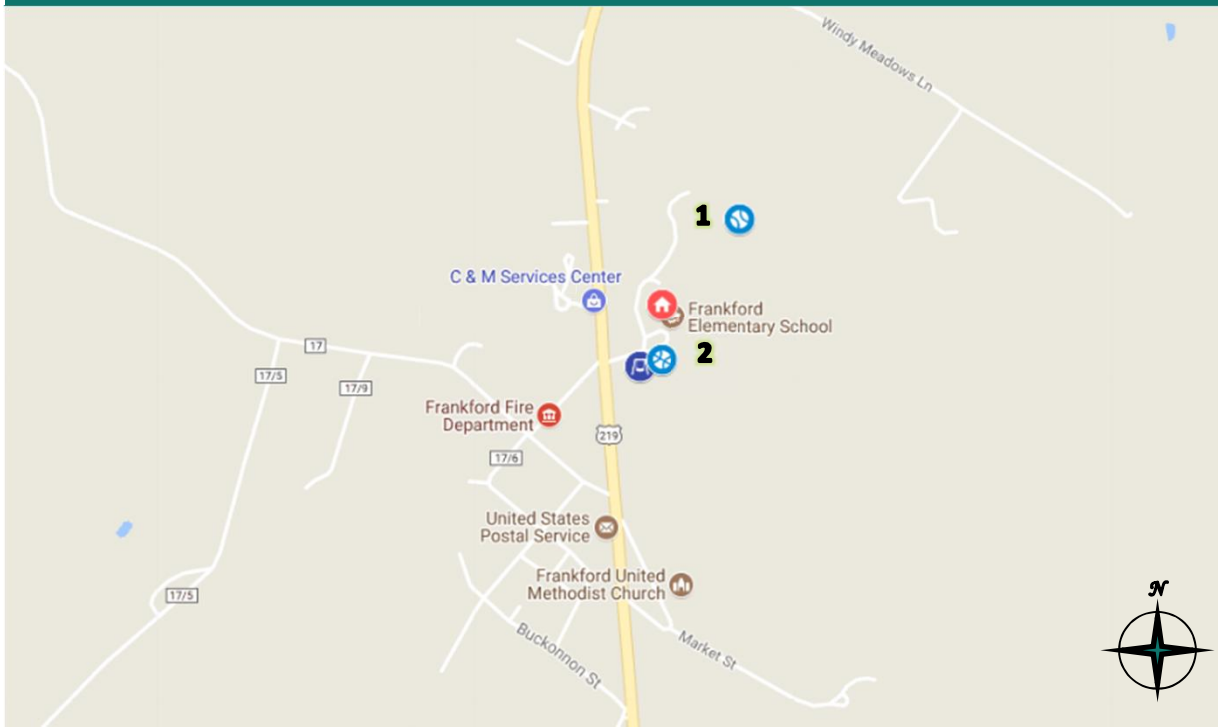

Frankford, WV

Physical Activities Resource Map

- 1 Ballfields at Frankford Elementary:** Two ballfields behind Frankford Elementary school with dug-outs and stands
- 2 Frankford Elementary Playground and Basketball Court:** Paved basketball court. Two playgrounds on either side of the school building featuring swing sets, slides, forts, and large grassy field with plenty of room to run around.

For more information, including descriptions and pictures, visit www.GreenbrierCountyHealthAlliance.org/what-we-do/asset-mapping/