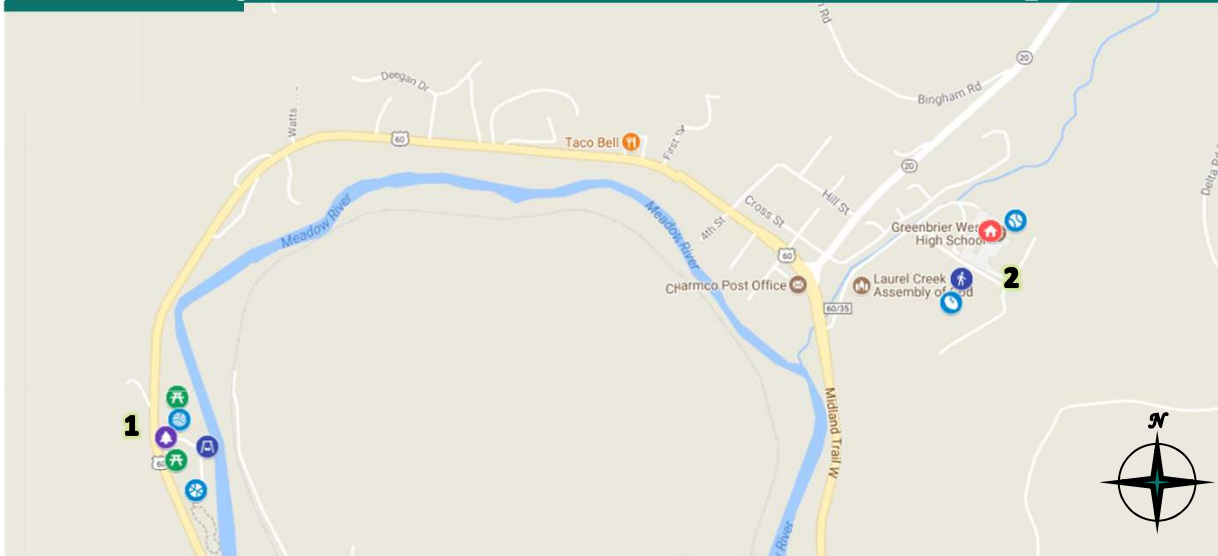

Charmco, WV

Physical Activities Resource Map

- 1 Meadow River Community Park:** This beautiful spacious park is situated alongside the river. It has several large picnic shelters, multiple fire pits, a stage with grassy lawn, volleyball net, a basketball hoop on the corner of the parking lot, restroom facilities, lots of parking, and plenty of green space to run around and explore. It features an educational rain garden with signage describing the habitat, native plants, and local species.
- 2 Greenbrier West High School:** The school has a large football field with stadium seating, surrounded by a flat paved walking track with marked lanes. A baseball field with dug-outs and stadium seating is on the opposite side of the school.

For more information, including descriptions and pictures, visit www.GreenbrierCountyHealthAlliance.org/what-we-do/asset-mapping/